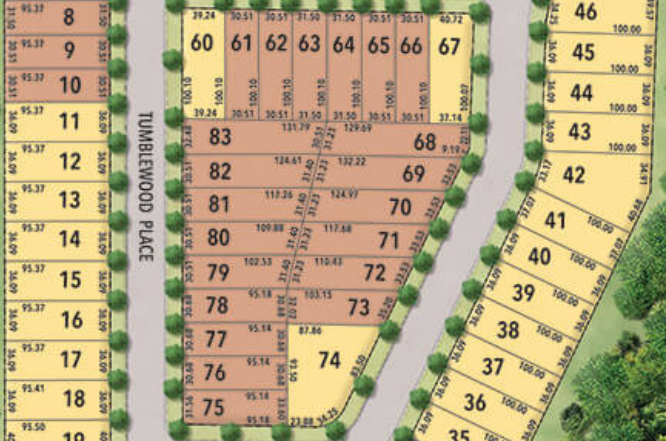

FUTURE RESIDENTIAL

SOLD OUT

FORKS ROAD EAST

COTTONWOOD CRESCENT

TUMBLEWOOD PLACE

SEAWAY SERVICE ROAD

WELLAND CANAL

CANAL ROAD

LEGEND

- 30' SINGLES
- 36' SINGLES
- 40' SINGLES